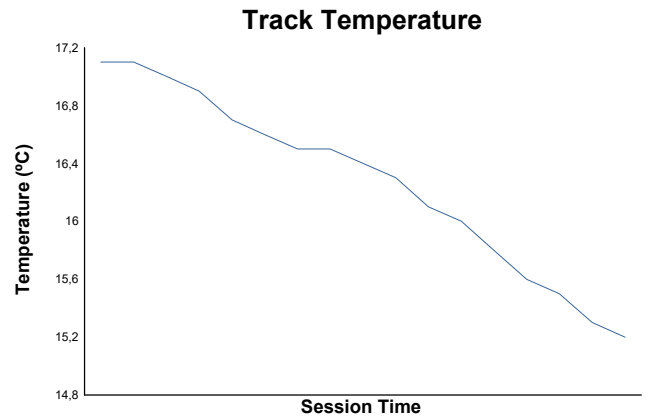

ROUND 3 - MOTORLAND

E3 Spanish Winter Championship

RACE 1

Weather Report

Track Status: **DRY**