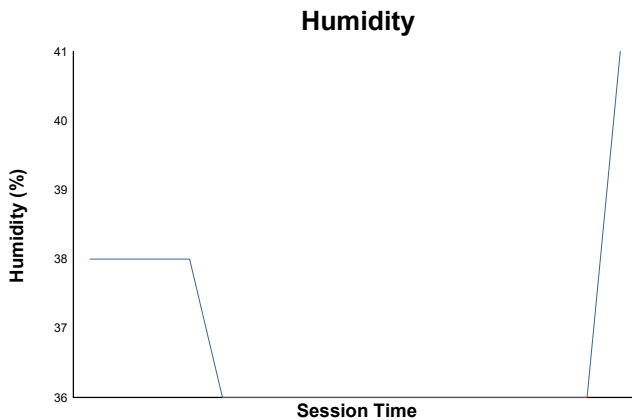

ROUND 3 - MOTORLAND

E3 Spanish Winter Championship

RACE 1

Weather Report

Track Status: **DRY**