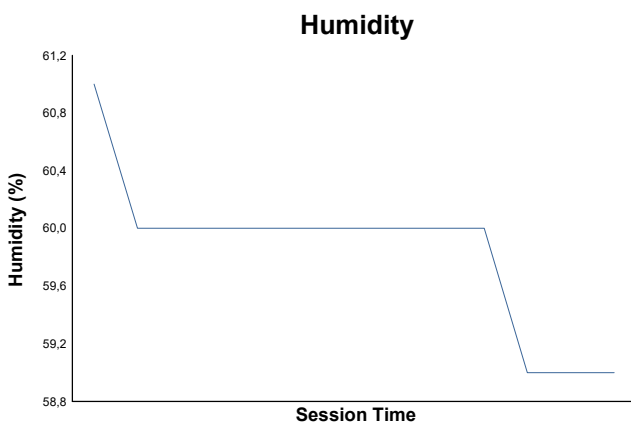

SWC - R2 JARAMA E4 Race 1 Weather Report

Track Status: **DRY**