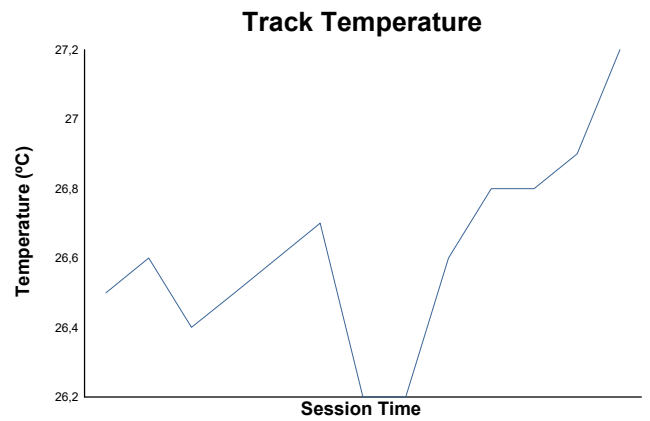

SWC - R2 JARAMA E4 Race 1 Weather Report

Track Status: **DRY**