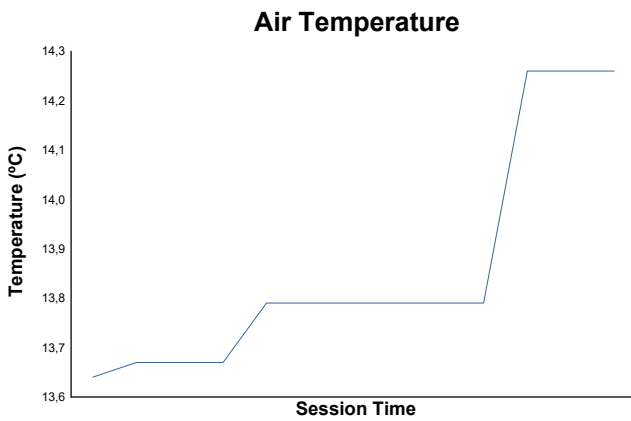

SWC - R2 JARAMA E4 Race 1 Weather Report

Track Status: **DRY**