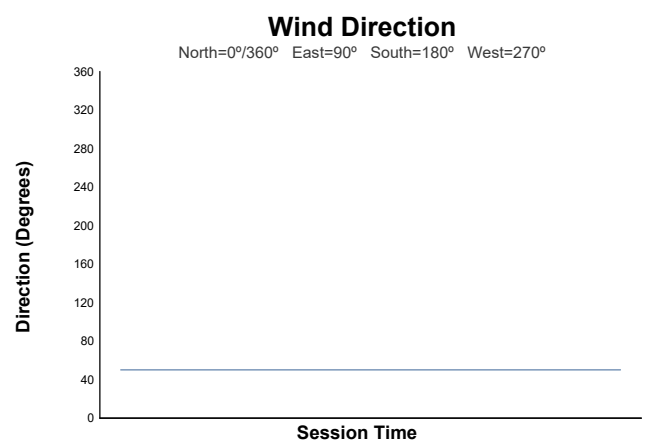

SWC - R2 JARAMA E4 Race 1 Weather Report

Track Status: **DRY**