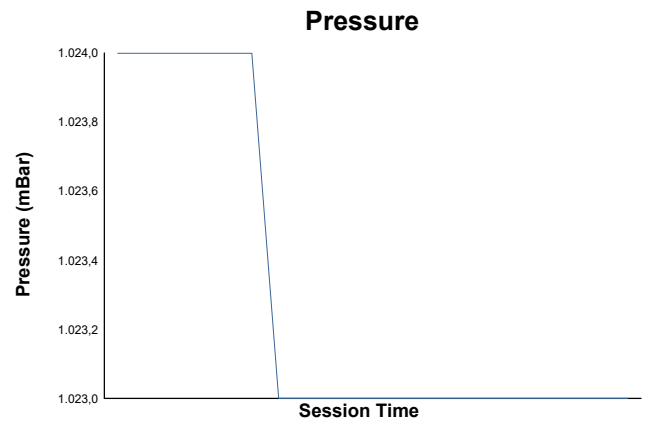

SWC - R2 JARAMA
E3
 Official Previous Test 1
 Weather Report

Track Status: **DRY**