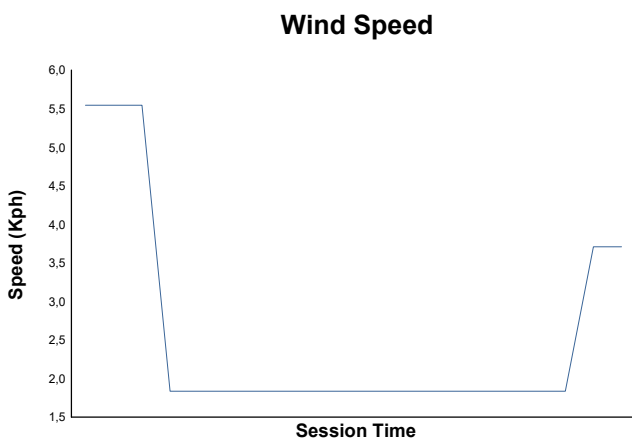

SWC - R2 JARAMA
E3
 Official Previous Test 1
 Weather Report

Track Status: **DRY**