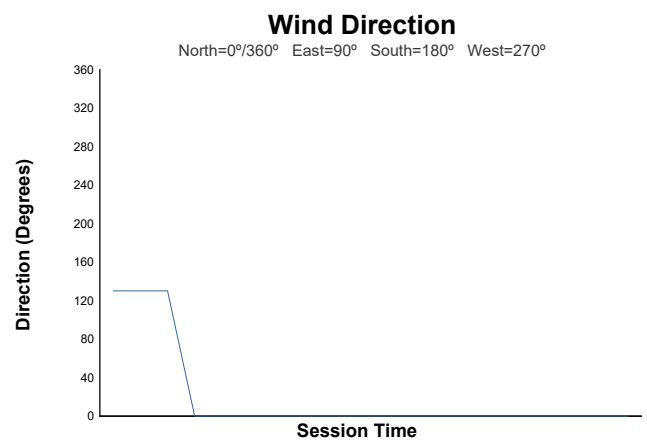

SWC - R2 JARAMA
E3
 Official Previous Test 1
 Weather Report

Track Status: **DRY**