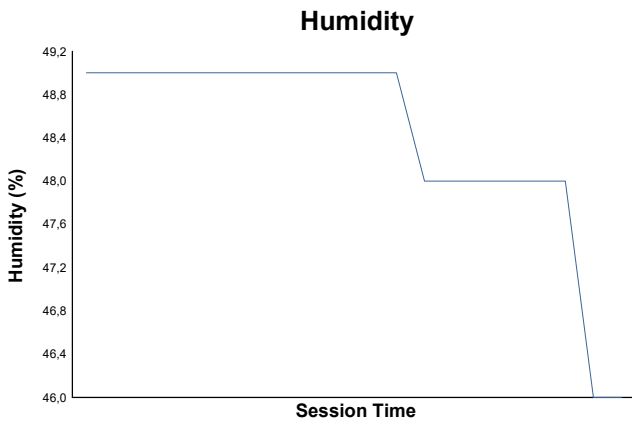

SWC - R2 JARAMA
E3
 Official Previous Test 1
 Weather Report

Track Status: **DRY**