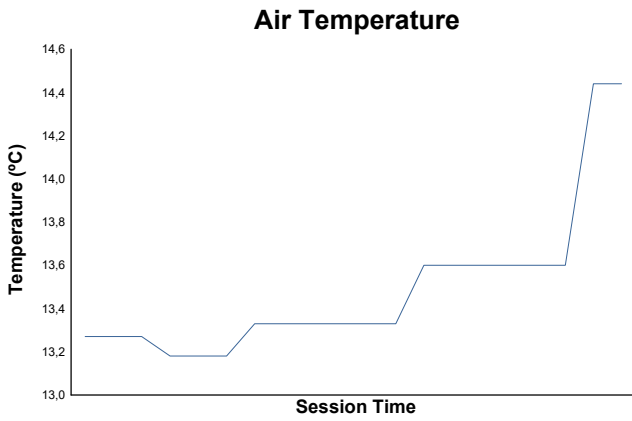

SWC - R2 JARAMA
E3
 Official Previous Test 1
 Weather Report

Track Status: **DRY**