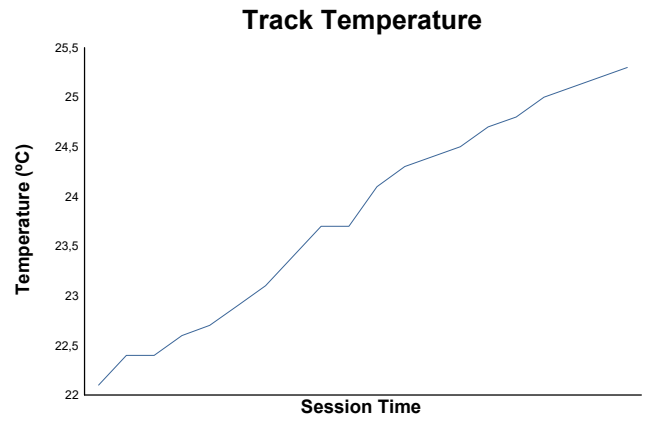

SWC - R2 JARAMA
E3
 Official Previous Test 1
 Weather Report

Track Status: **DRY**