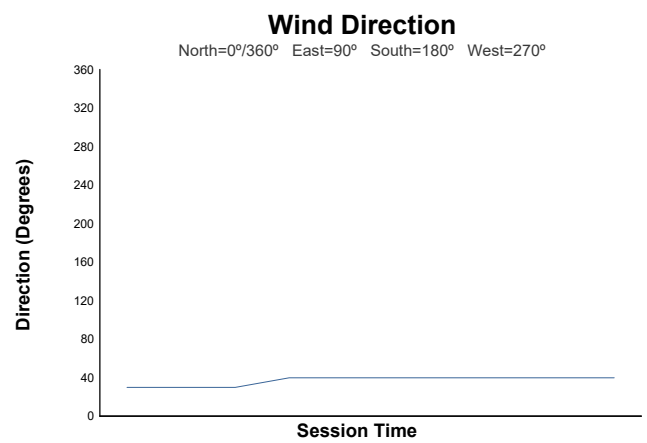

SWC - R2 JARAMA
E3
Qualifying 1
Weather Report

Track Status: **DRY**