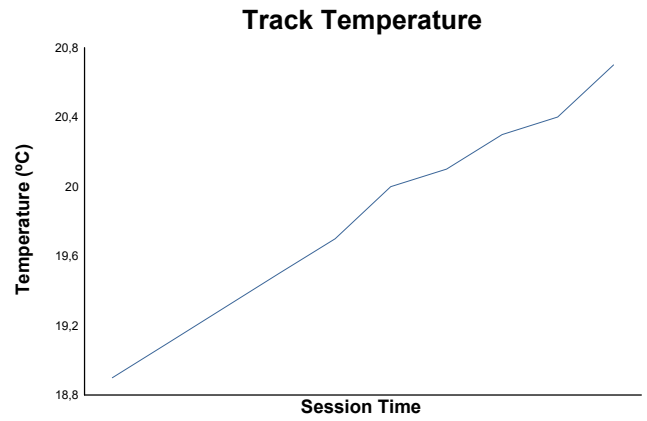

SWC - R2 JARAMA
E3
Qualifying 1
Weather Report

Track Status: **DRY**