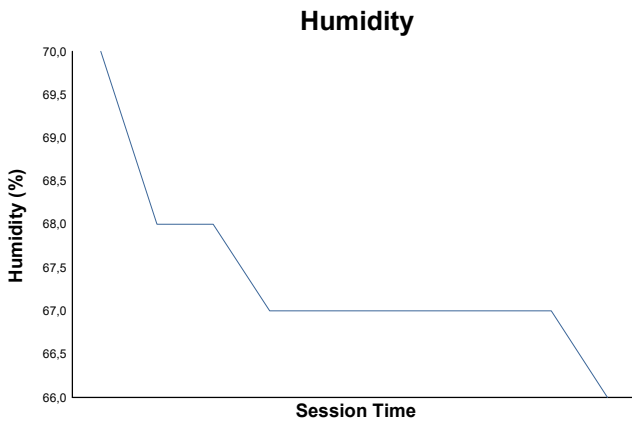

SWC - R2 JARAMA
E3
Qualifying 1
Weather Report

Track Status: **DRY**