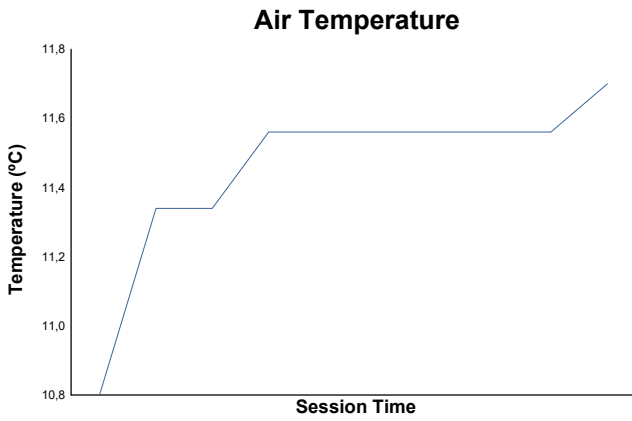

SWC - R2 JARAMA
E3
Qualifying 1
Weather Report

Track Status: **DRY**