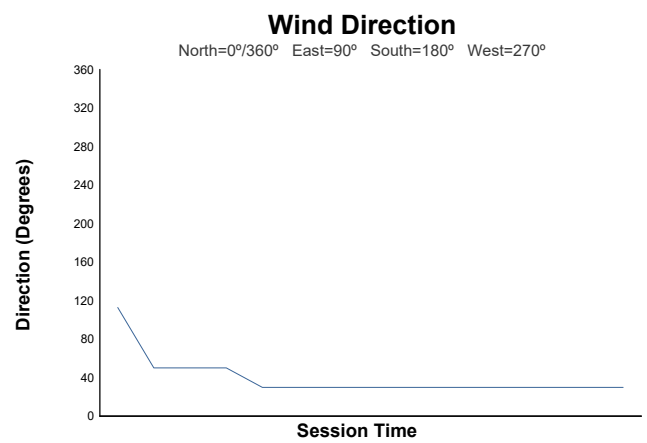

SWC - R2 JARAMA
E3
Sprint Race
Weather Report

Track Status: **DRY**