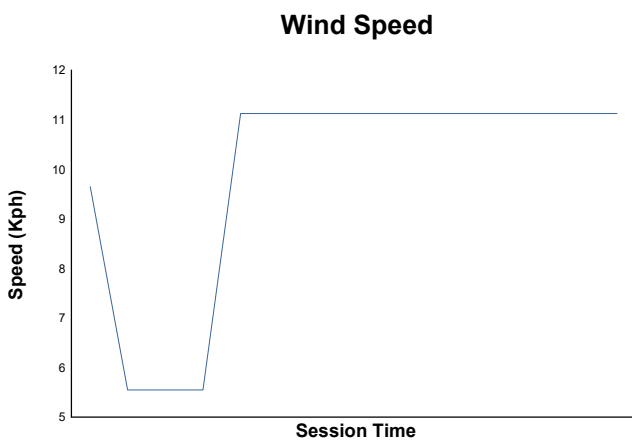

SWC - R2 JARAMA
E3
Sprint Race
Weather Report

Track Status: **DRY**