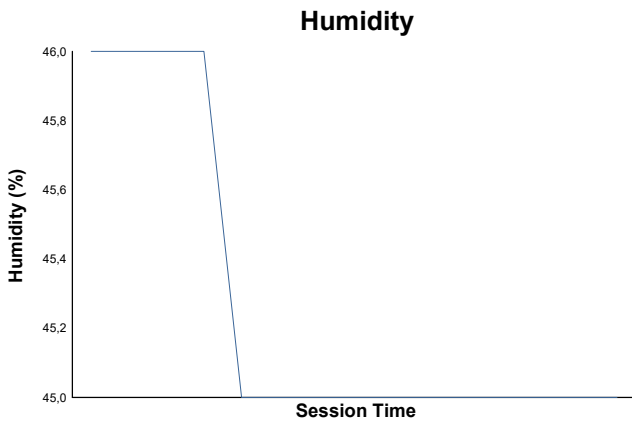

SWC - R2 JARAMA
E3
Sprint Race
Weather Report

Track Status: **DRY**