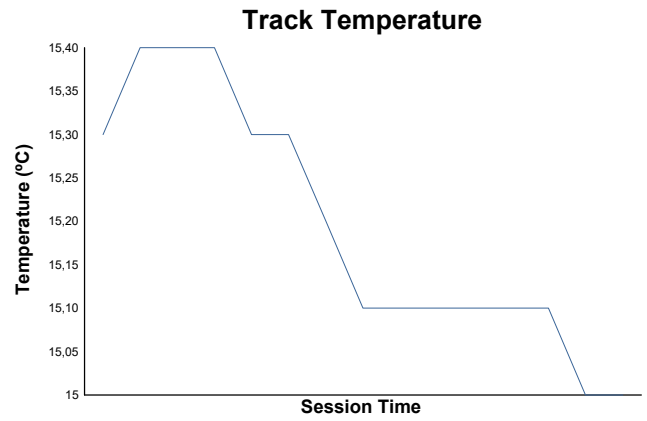

SWC - R2 JARAMA
E3
Sprint Race
Weather Report

Track Status: **DRY**