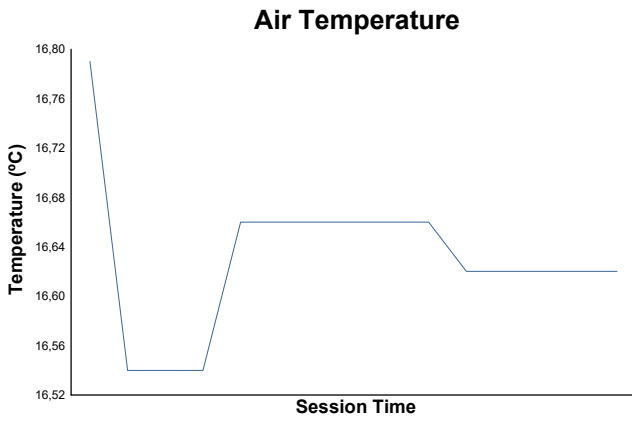

SWC - R2 JARAMA
E3
Sprint Race
Weather Report

Track Status: **DRY**