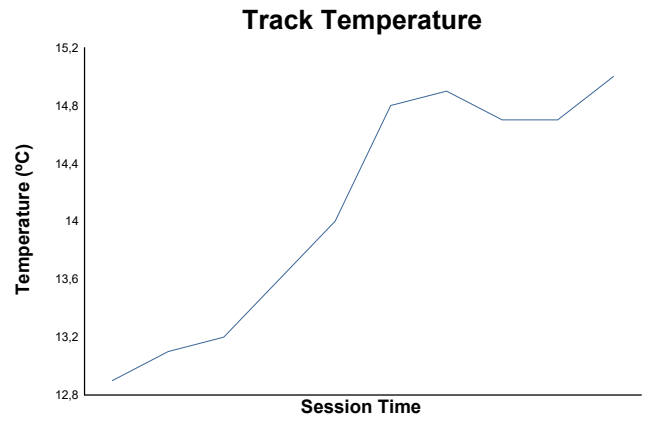

SWC - R2 JARAMA
E3
Qualifying 2
Weather Report

Track Status: **DRY**