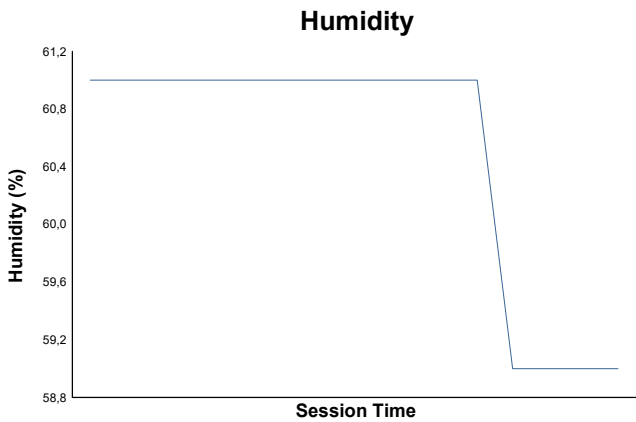

SWC - R2 JARAMA
E3
Race 2
Weather Report

Track Status: **DRY**