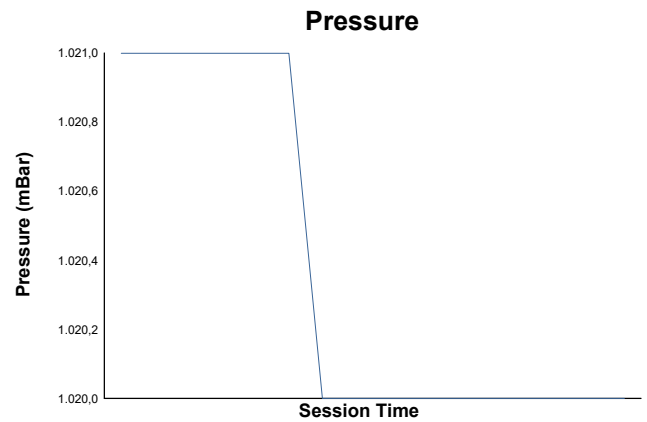

SWC - R2 JARAMA
E3
Race 2
Weather Report

Track Status: **DRY**