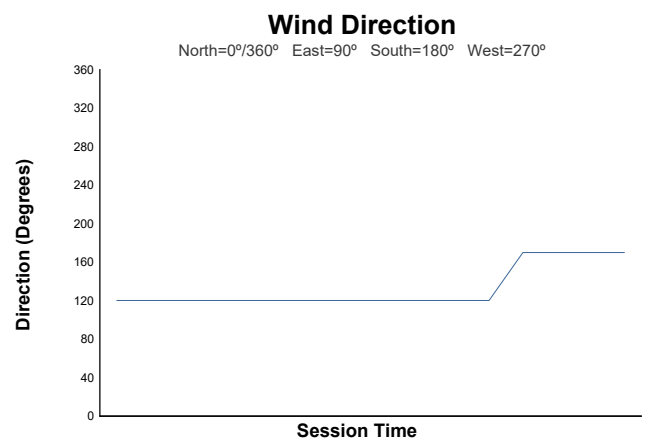

SWC - R2 JARAMA
E3
Race 2
Weather Report

Track Status: **DRY**