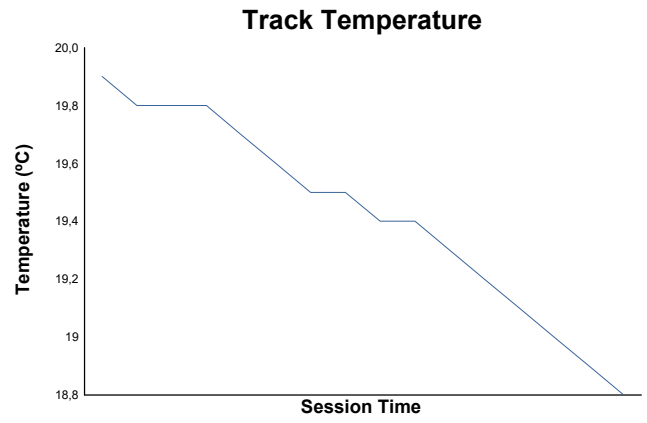

SWC - R2 JARAMA
E3
Race 2
Weather Report

Track Status: **DRY**