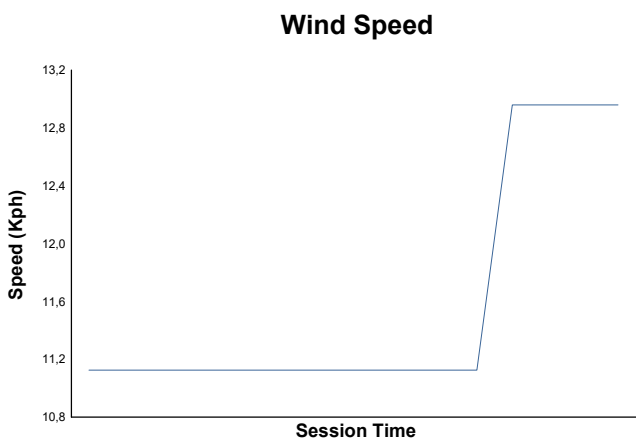

SWC - R2 JARAMA
E3
Race 2
Weather Report

Track Status: **DRY**