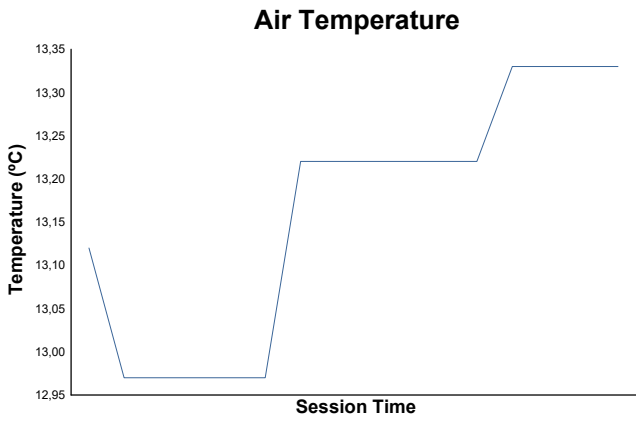

SWC - R2 JARAMA
E3
Race 2
Weather Report

Track Status: **DRY**