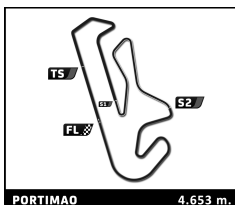

EURO CUP 3

Eurocup3 Official Collective Test - PORTIMAO Day 1 - Session 3

Fastest Lap Sequence

Elapsed	No Driver	Team	Car	Class	Time	Kph	Lap
4:38.330	99 René LAMMERS	MP Motorsport	Dallara 326	R	1:41.978	164.3	2
6:08.262	26 Tommy HARFIELD	Double R	Dallara 326	R	1:41.335	165.3	2
6:16.827	99 René LAMMERS	MP Motorsport	Dallara 326	R	1:38.497	170.1	3
7:54.876	99 René LAMMERS	MP Motorsport	Dallara 326	R	1:38.049	170.8	4
9:32.562	99 René LAMMERS	MP Motorsport	Dallara 326	R	1:37.686	171.5	5
16:30.502	4 Ean EYCKMANS	MP Motorsport	Dallara 326	R	1:37.543	171.7	5
47:50.865	41 Alex POWELL	Griffin Core by Campos	Dallara 326	R	1:37.201	172.3	11
1:24:38.192	7 Chistopher EL FEGHALI	Drivex	Dallara 326	R	1:37.057	172.6	20
1:26:15.247	7 Chistopher EL FEGHALI	Drivex	Dallara 326	R	1:37.055	172.6	21